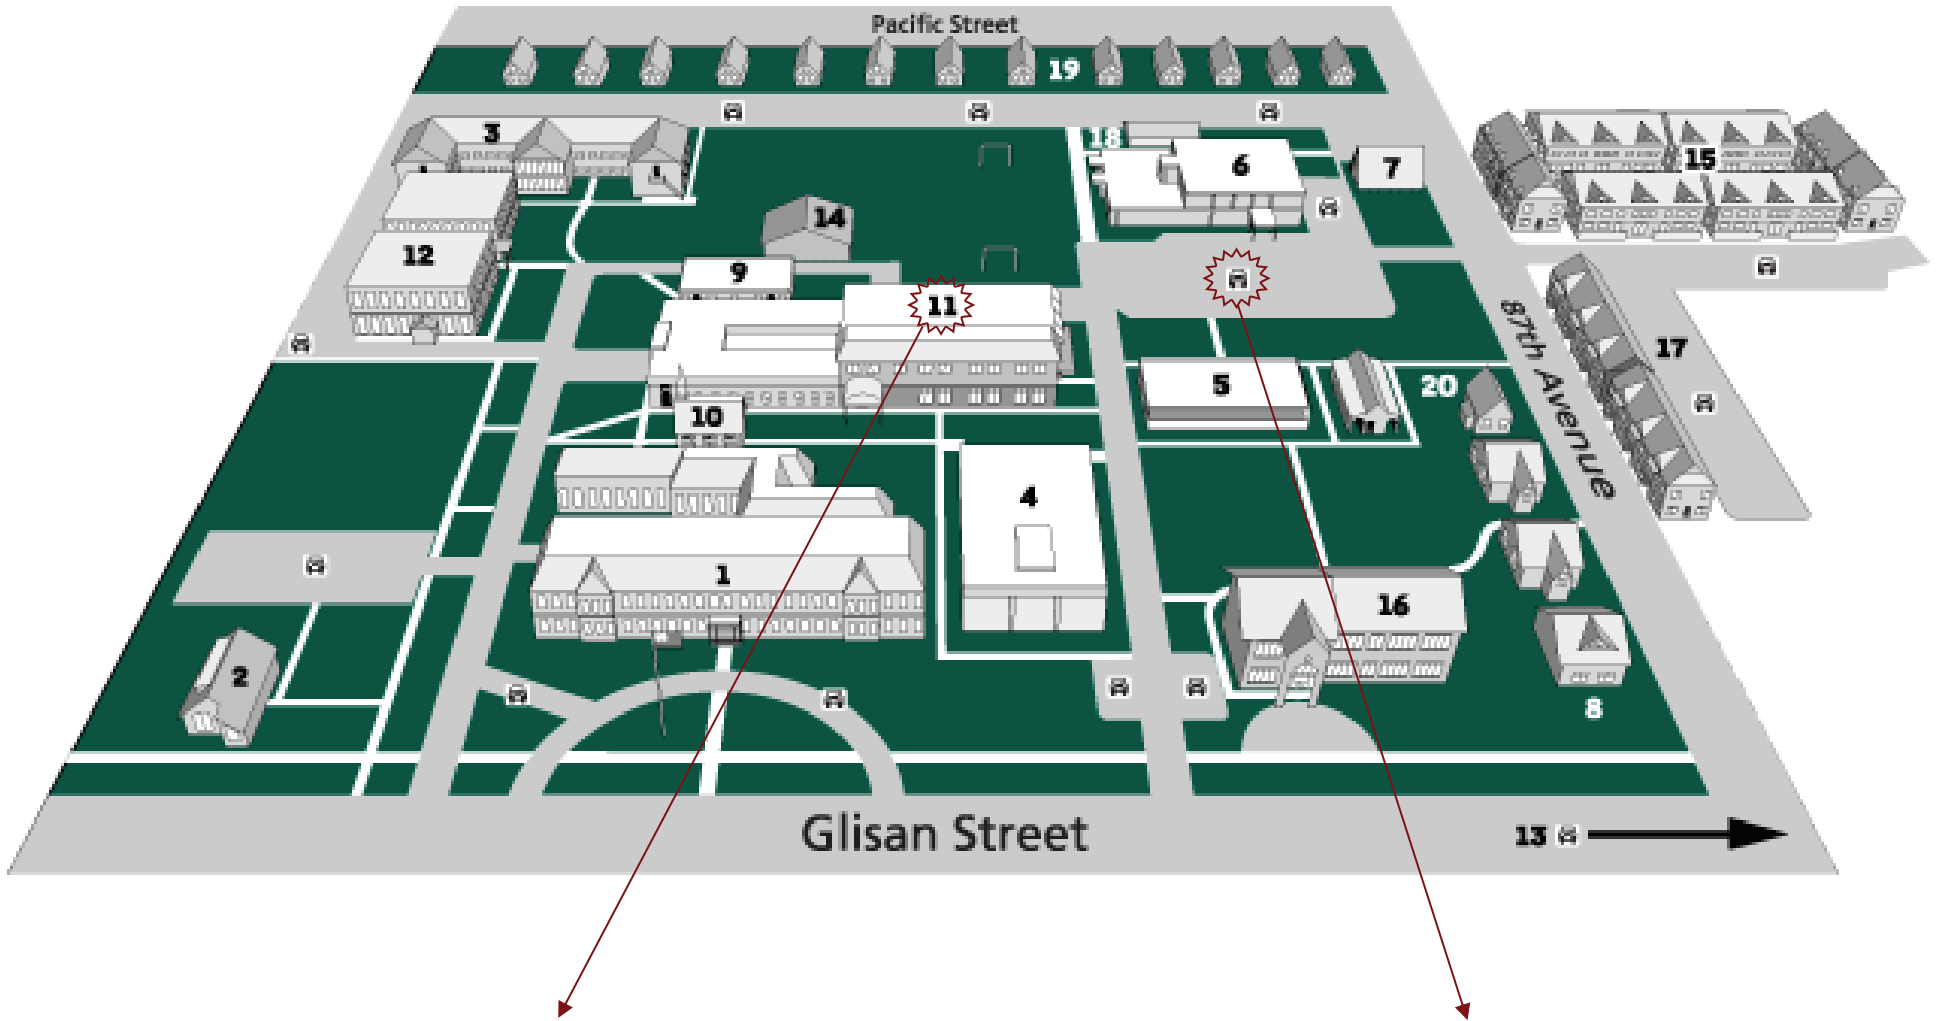

GREATER PACIFIC NORTHWEST-USA
MISSION CENTER
CONFERENCE
2010

PASTORS BREAKFAST
Multnomah University
8435 NE Glisan Street
JCA Student Commons
Portland OR 97220

11: Joseph C. Aldrich (JCA) Student Commons

Plentiful complimentary parking