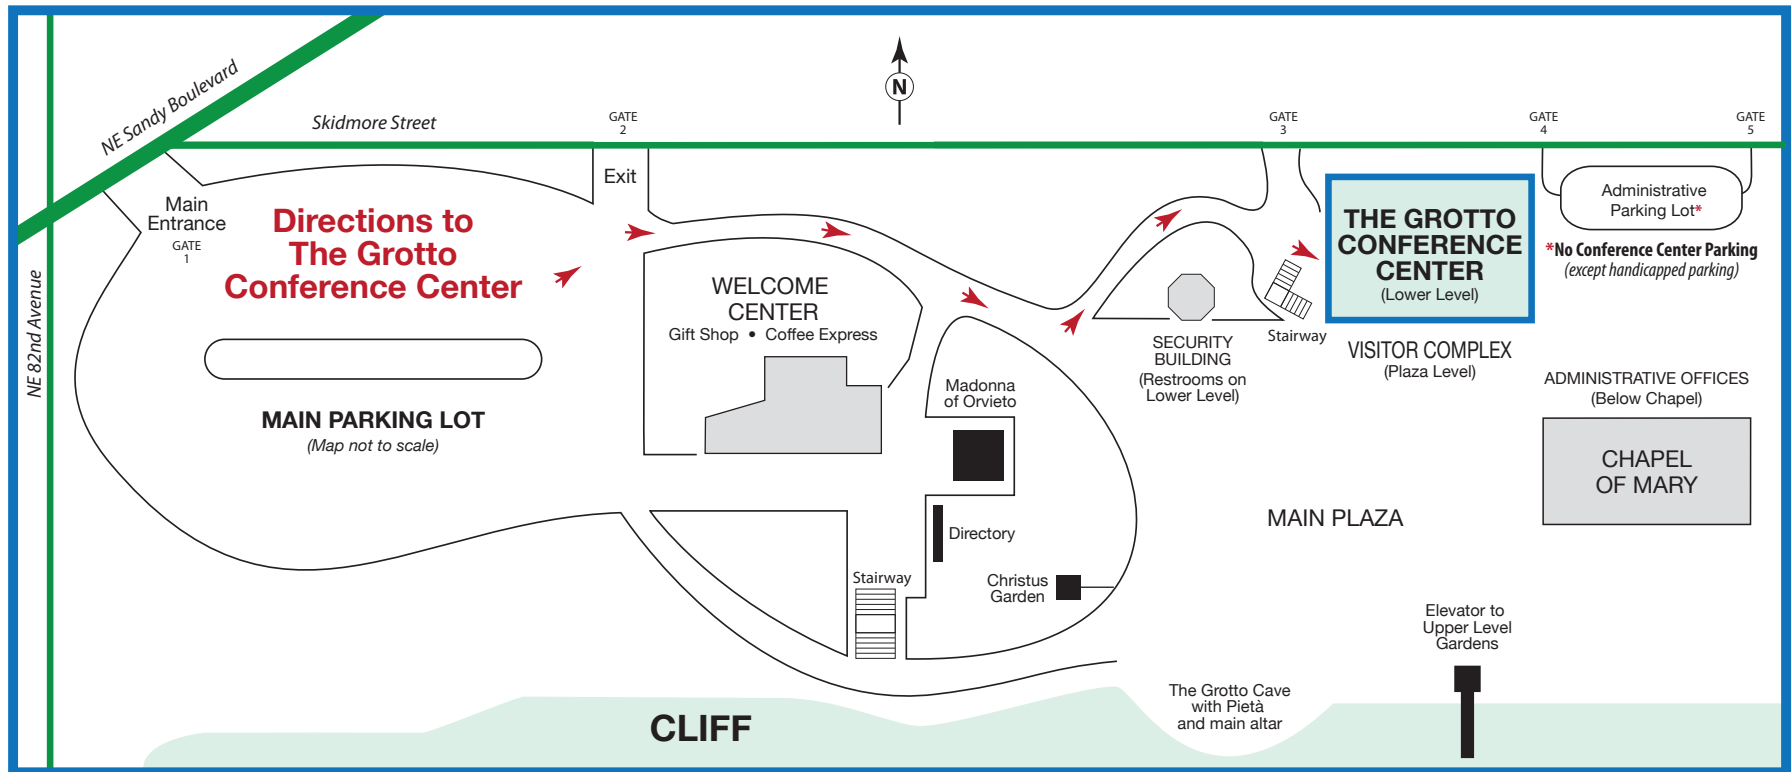

Directions From Main Parking Lot to The Grotto Conference Center

THE GROTTA CONFERENCE CENTER

NE 85th and Sandy Boulevard in Portland, Oregon

Physical Address: 8840 NE Skidmore Street • Portland, Oregon 97220